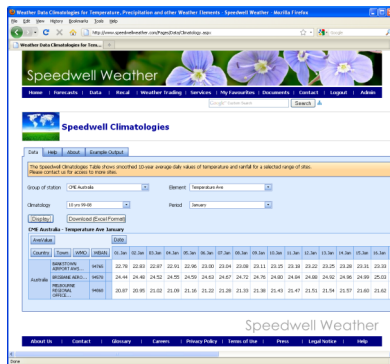

Hourly Climatologies

We can provide hourly climatologies (24*366 data points) for any site and weather variable for which we have hourly data. We carry hourly data inventory for many thousands of sites including those in Europe, Australia, Canada and the USA.

Access standard sets of smoothed climatologies through our web site - additional stations and packages available upon request

Data Sources...

Speedwell climatologies are based on cleaned historical data. Climatologies can also be provided using detrended data OR Speedwell Recalibrated data.

Speedwell Cleaned Data

Data that has been processed to fill missing values and replace erroneous observations.

Speedwell Recalibrated Data Sets

Speedwell Recalibrated Data Sets re-base historical data to current site location, conditions and instrumentation by adjusting for historical temperature discontinuities. This is critical to a complete understanding of the behavior of a weather reference site.

Detrended Data Sets

Adjusting the historical record to account for gradual changes to the observed record over a period of time. This adjustment makes the data more compatible with the current observing state of the station.